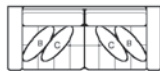

Combines the finest properties of comfort, retention of shape and support with superior bounce back after severe compression.

PICK FROM 10 PIECES

2M / 3M-00 OTTOMAN
L-35" D-25" H-19"

2M1 / 3M1-01 SOFA
L-86" D-38" H-37"