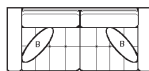

Combines the finest properties of comfort, retention of shape and support with superior bounce back after severe compression.

PICK FROM 10 PIECES

2M / 3M-00 OTTOMAN
L-35" D-25" H-19"

2M1 / 3M1-01 SOFA
L-86" D-38" H-37"

2M1 / 3M1-02 LOVESEAT
L-54" D-38" H-37"

2M1 / 3M1-27 CONDO SOFA
L-70" D-38" H-37"

2M1 / 3M1-45 CHAIR & A HALF
L-40" D-38" H-37"

2M1 / 3M1-06 RHF LOVESEAT
L-67" D-38" H-37"

2M1 / 3M1-07 LHF LOVESEAT
L-67" D-38" H-37"