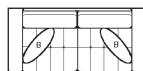

Combines the finest properties of comfort, retention of shape and support with superior bounce back after severe compression.

PICK FROM 10 PIECES

2M / 3M-00 OTTOMAN
L-35" D-25" H-19"

2M1 / 3M1-01 SOFA
L-86" D-38" H-37"

2M1 / 3M1-02 LOVESEAT
L-54" D-38" H-37"

2M1 / 3M1-27 CONDO SOFA
L-70" D-38" H-37"

2M1 / 3M1-45 CHAIR & A HALF
L-40" D-38" H-37"

2M1 / 3M1-06 RHF LOVESEAT
L-67" D-38" H-37"

2M1 / 3M1-07 LHF LOVESEAT
L-67" D-38" H-37"